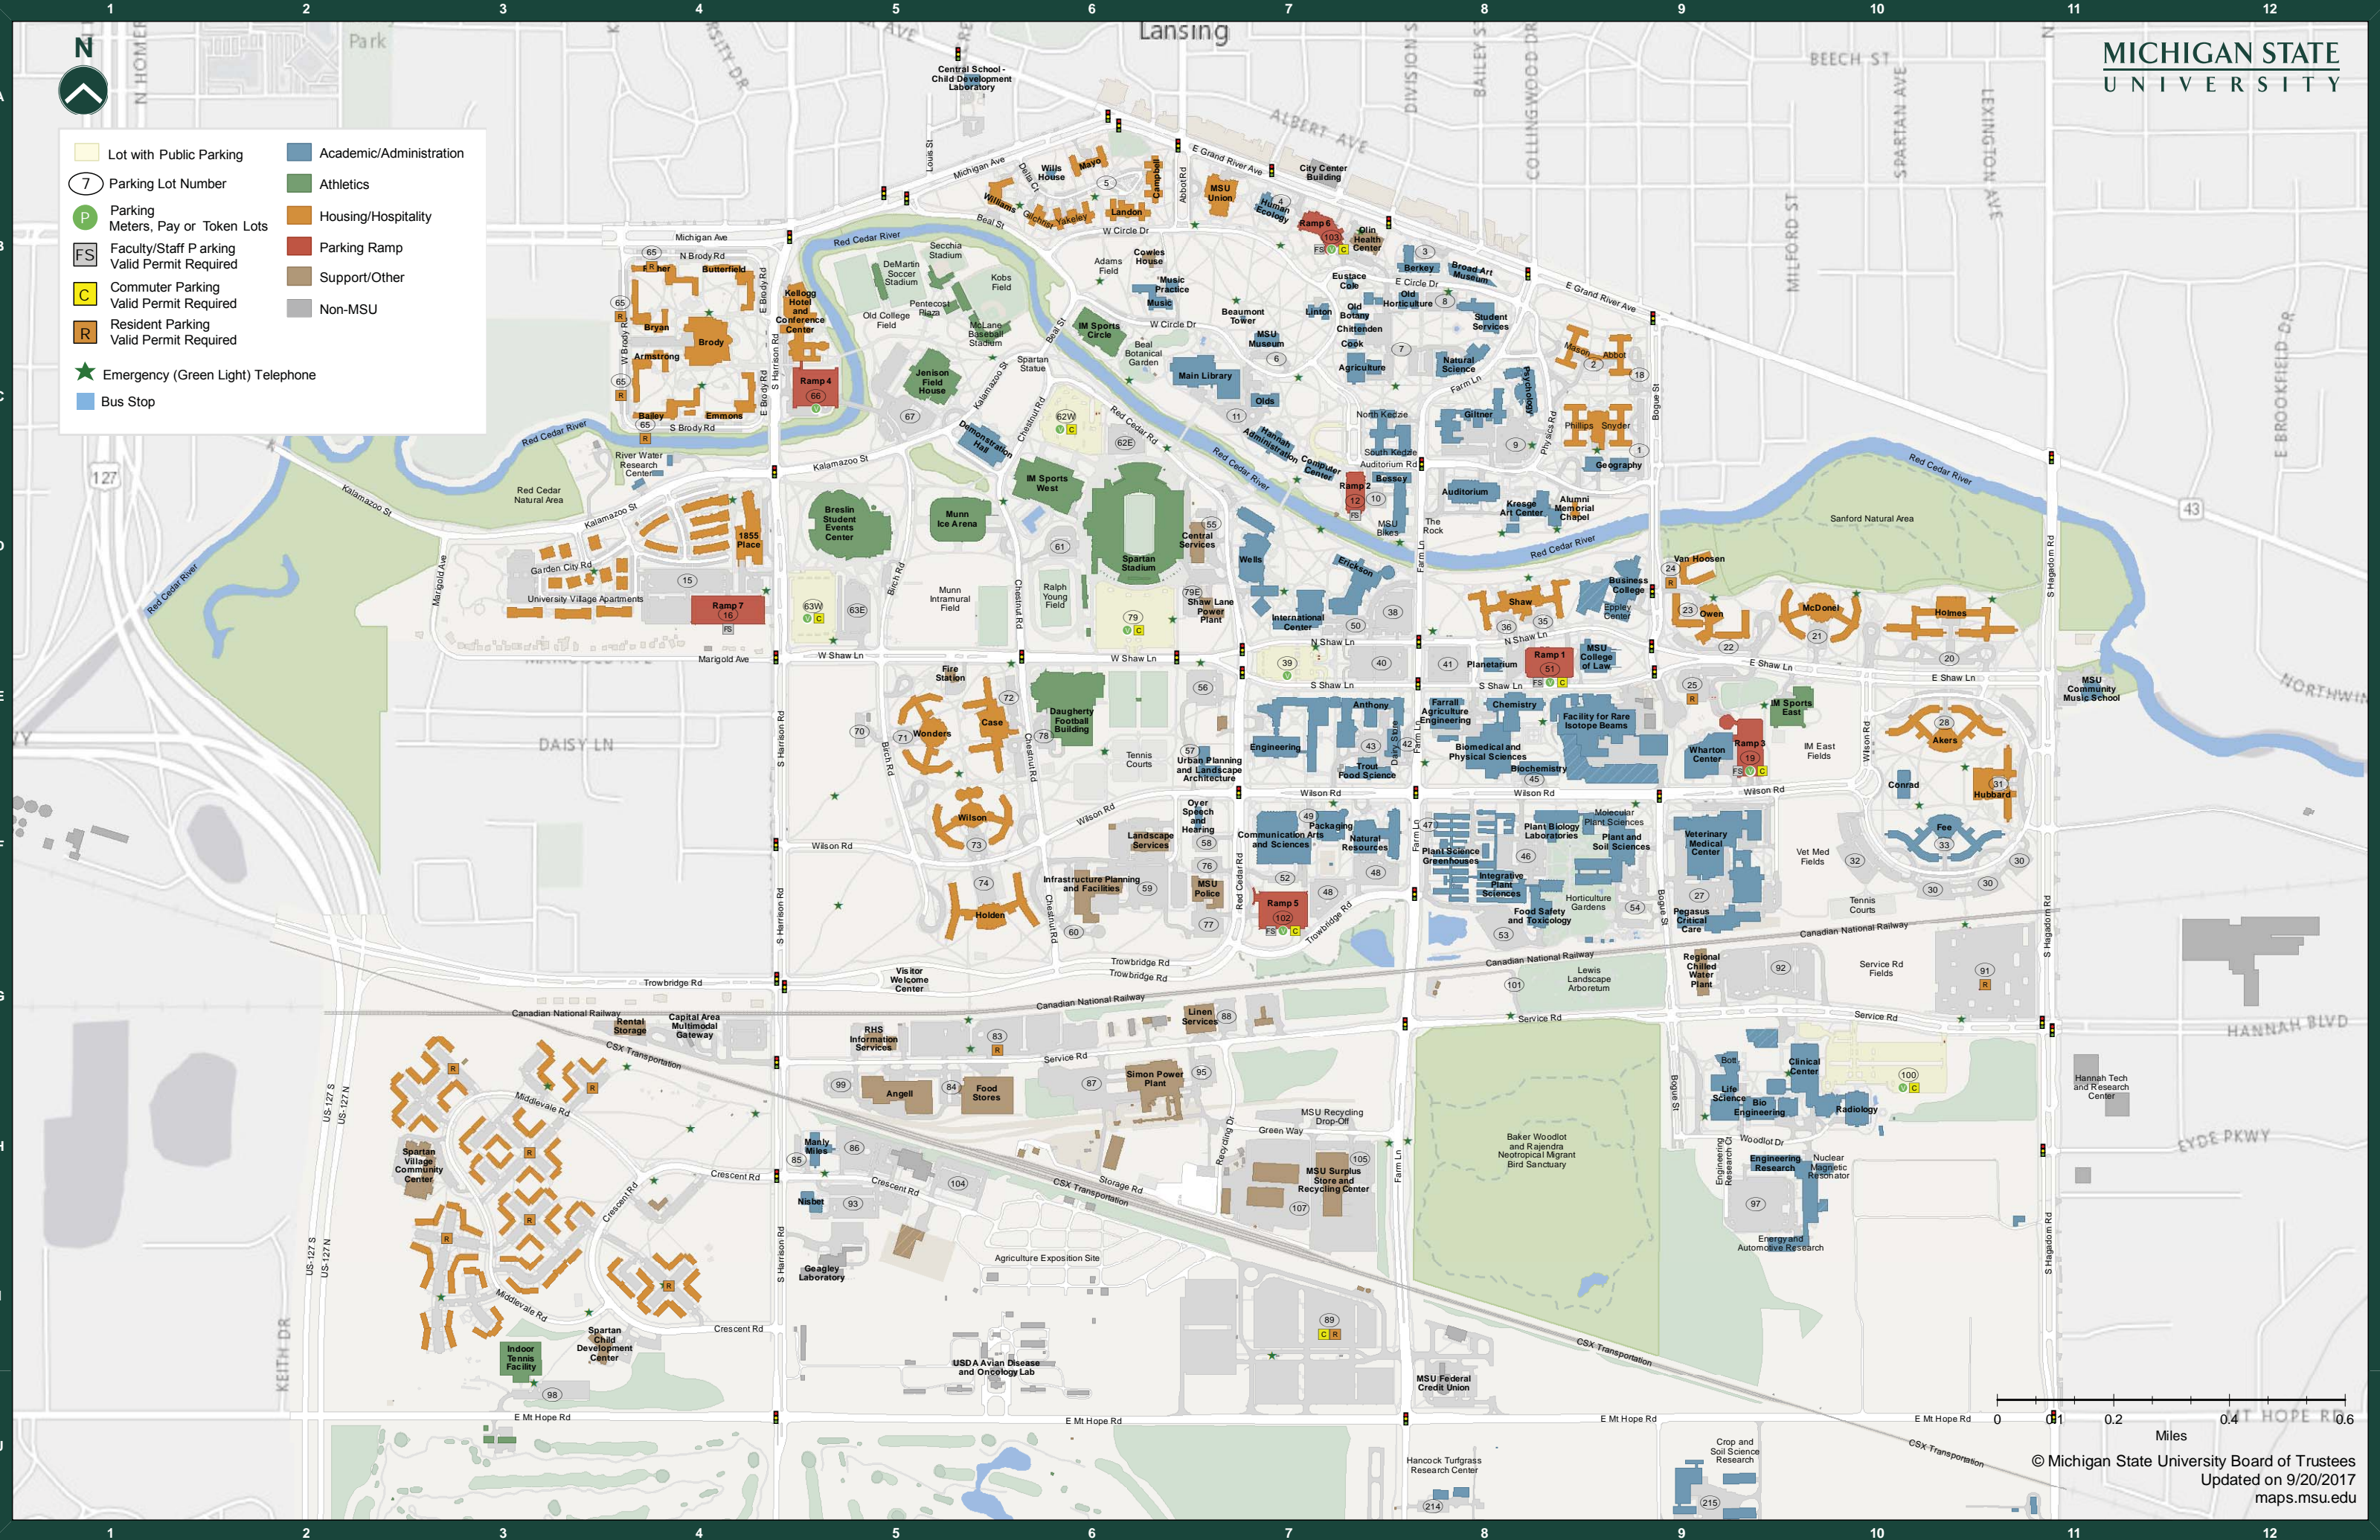

- Lot with Public Parking
- Academic/Administration
- Athletics
- Housing/Hospitality
- Parking Ramp
- Support/Other
- Non-MSU
- 7 Parking Lot Number
- Parking Meters, Pay or Token Lots
- Faculty/Staff P parking Valid Permit Required
- Commuter Parking Valid Permit Required
- Resident Parking Valid Permit Required
- Emergency (Green Light) Telephone
- Bus Stop