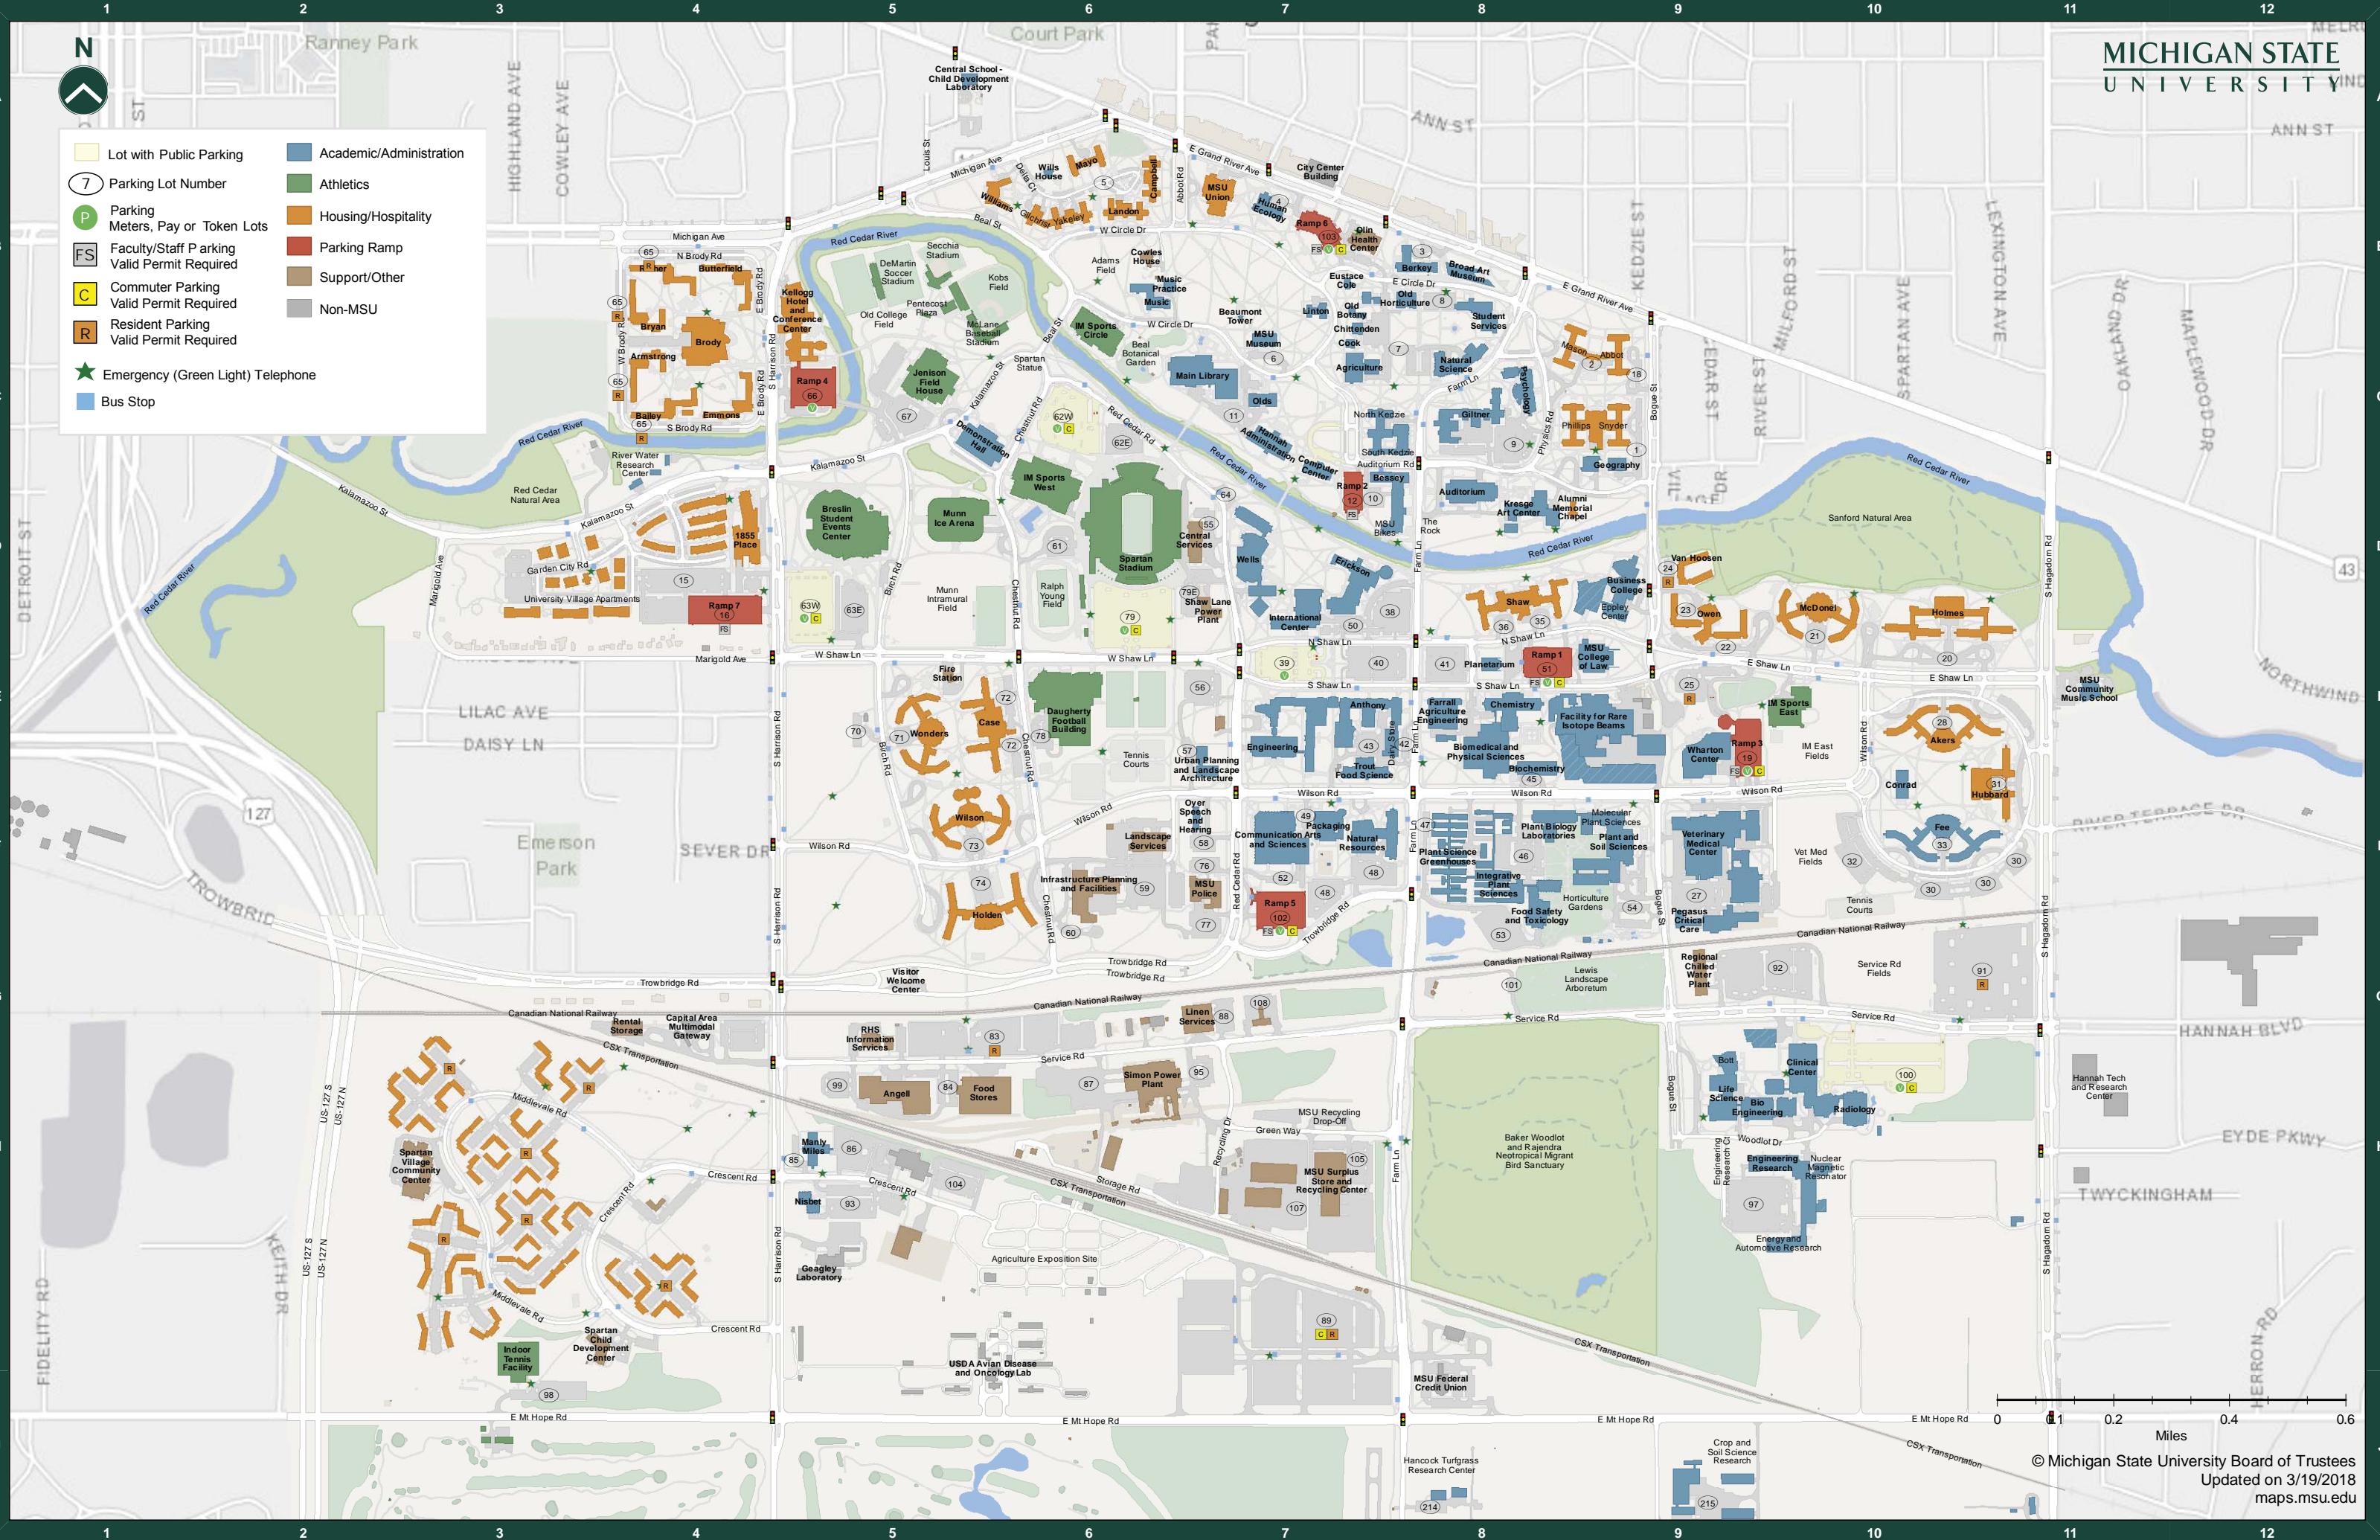

- Lot with Public Parking
- Academic/Administration
- Parking Lot Number
- Athletics
- Housing/Hospitality
- Parking Ramp
- Support/Other
- Non-MSU
- Commuter Parking
  Valid Permit Required
- Resident Parking
  Valid Permit Required
- Emergency (Green Light) Telephone
- Bus Stop