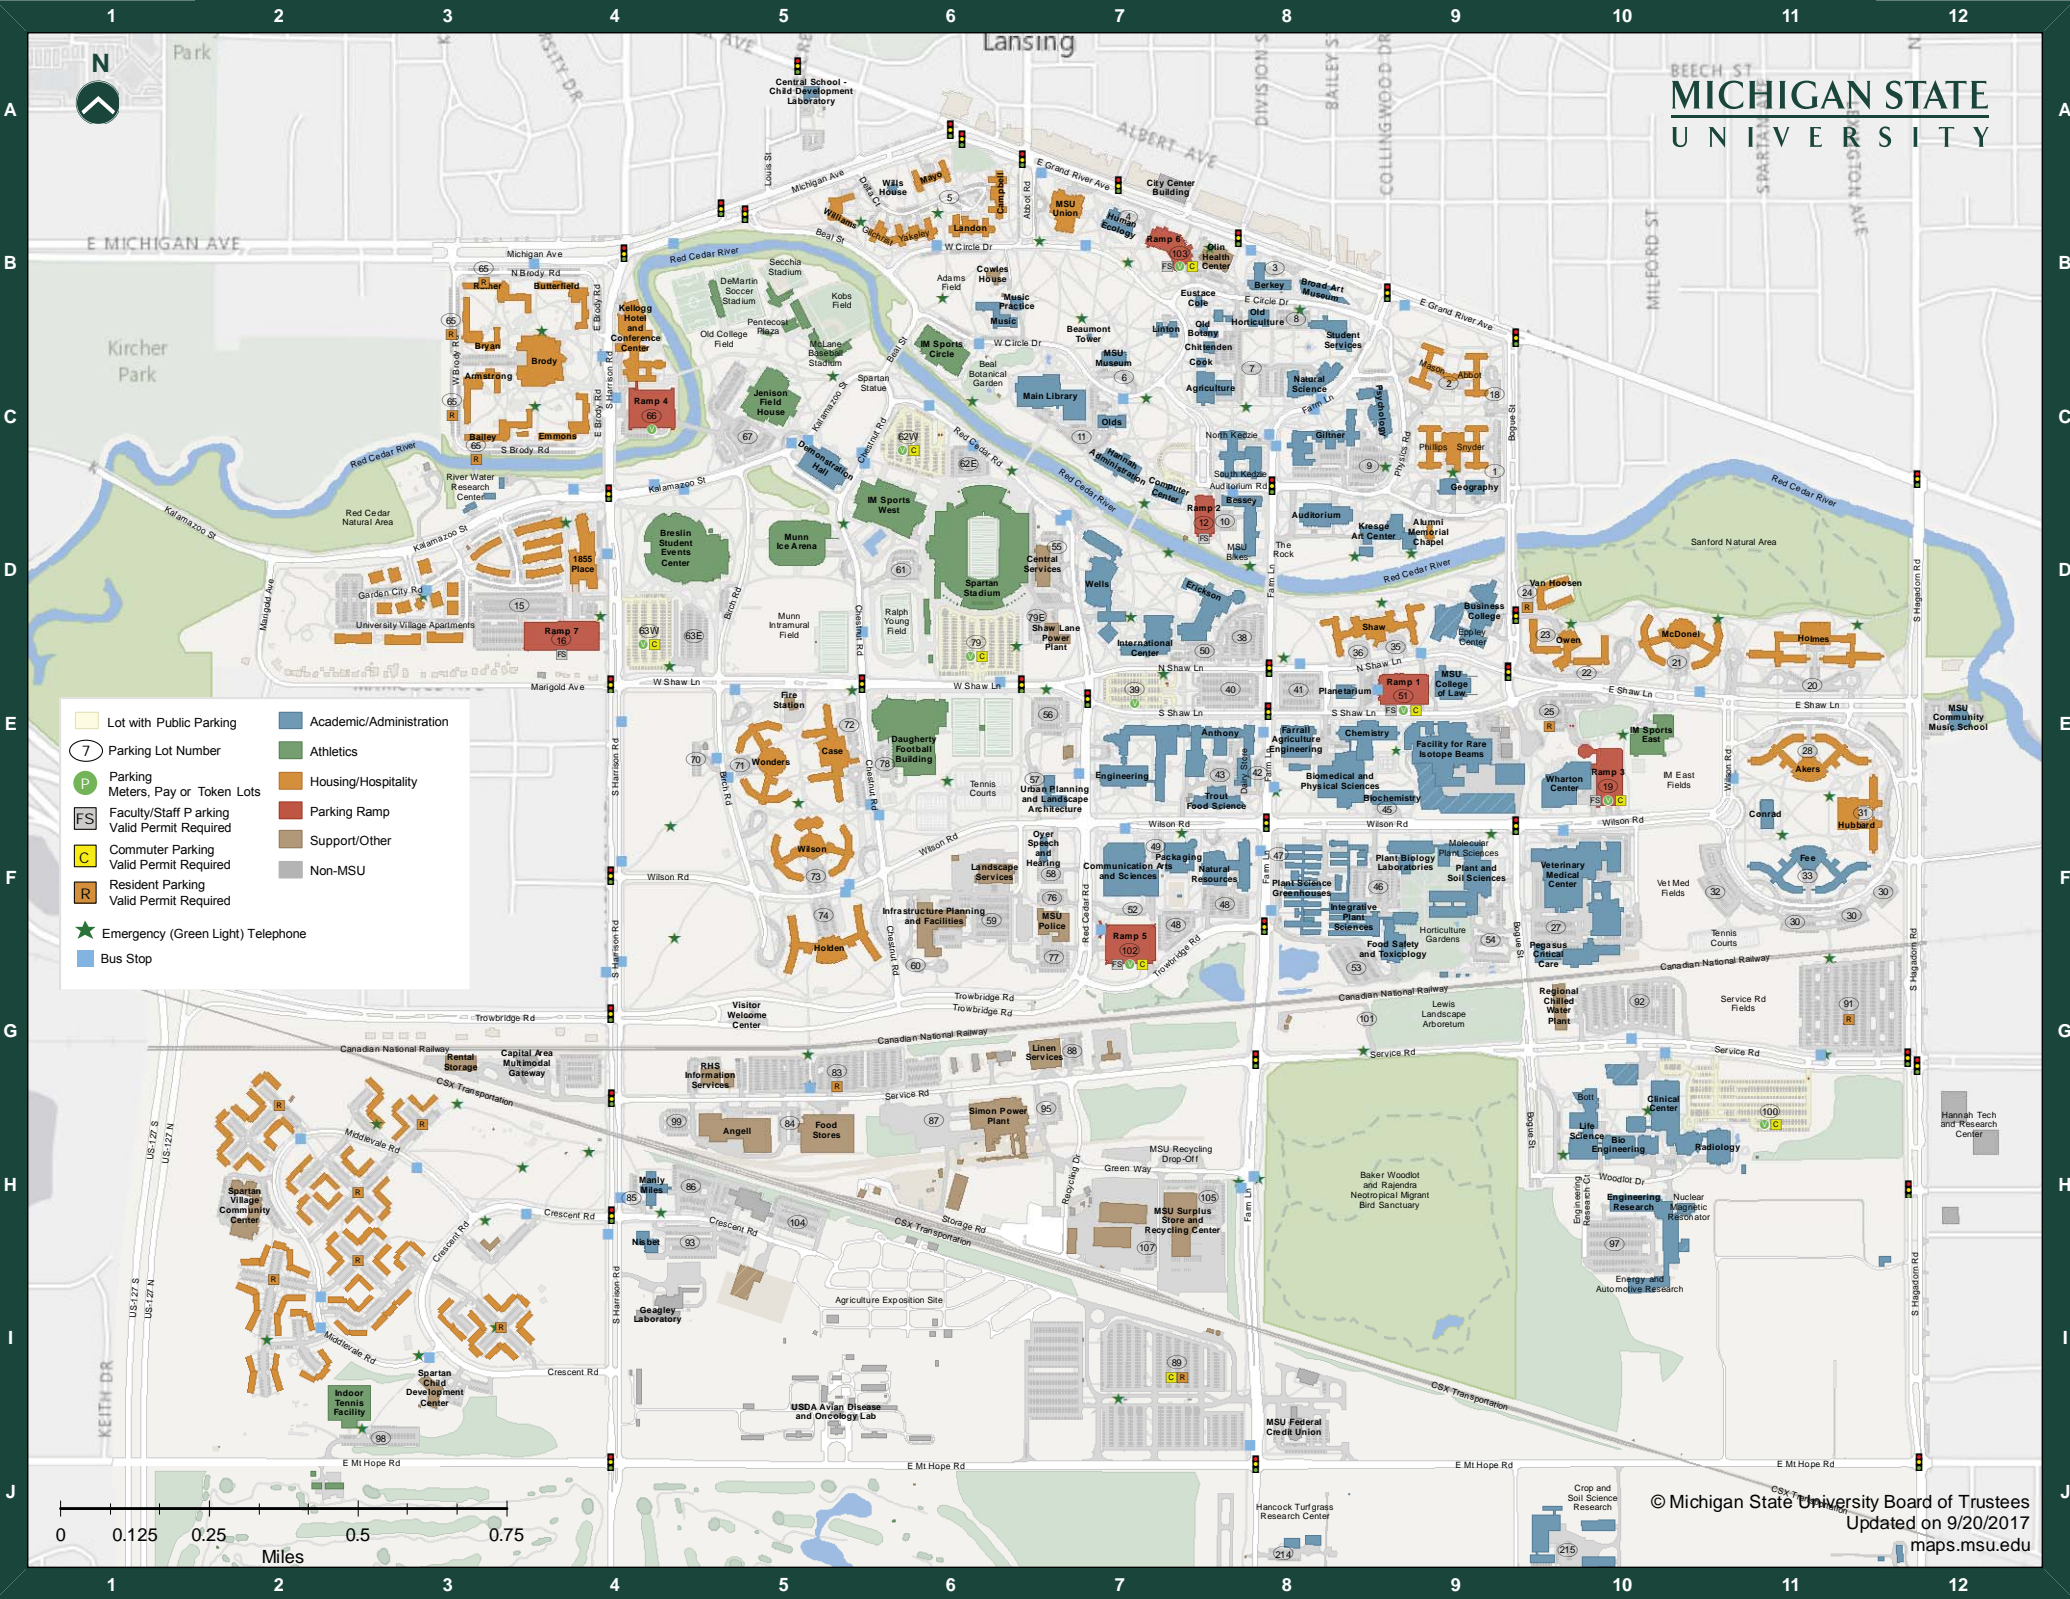

MICHIGAN STATE UNIVERSITY

- Lot with Public Parking
- Academic/Administration
- 7 Parking Lot Number
- Athletics
- P Parking
- Housing/Hospitality
- FS Faculty/Staff P parking
- Parking Ramp
- V Valid Permit Required
- Support/Other
- Commuter Parking
- Valid Permit Required
- Resident Parking
- Non-MSU
- Valid Permit Required
- Emergency (Green Light) Telephone
- Bus Stop

Buildings	
1855 Place	D3
Abbot Hall	C9
Abrams Planetarium	E8
Administration, Hannah	C7
Agriculture Hall	C7
Akers Hall	E11
Alumni Memorial Chapel	D9
Amtrak/Greyhound Station	G3
Angell	H4
Anthony Hall	E8
Armstrong Hall	C3
Auditorium	D8
Bailey Hall	C3
Baker Hall	C9
Beaumont Tower	B7
Berkey Hall	B8
Berkowitz Basketball Complex ...	D4
Bessey Hall	D8
Biochemistry	E8
Bioengineering Facility	H10
Biomedical and Physical Sciences	E8
Bott Wing (Life Science Building)	H10
Breslin Student Events Center ...	D4
Broad Art Museum	B8
Brody Hall	B3
Bryan Hall	B3
Business College Complex	D9
Butterfield Hall	B4
Campbell Hall	A6
Case Hall	E5
Central School-Child Development Laboratory	A5
Central Services	D6
Chemistry	E8
Chilled Water Plant	G10
Chittenden Hall	B7
City Center Building	A7
Clinical Center	H10
College of Law, MSU	E9
Communication Arts and Sciences	F7
Community Music School, MSU	E12
Computer Center	C7
Conrad Hall	F11
Cook Hall	C7
Cowles House	B6
Daugherty Football Building	E5
DeMartin Soccer Stadium	B5
Demonstration Hall	C5
Emmons Hall	C4