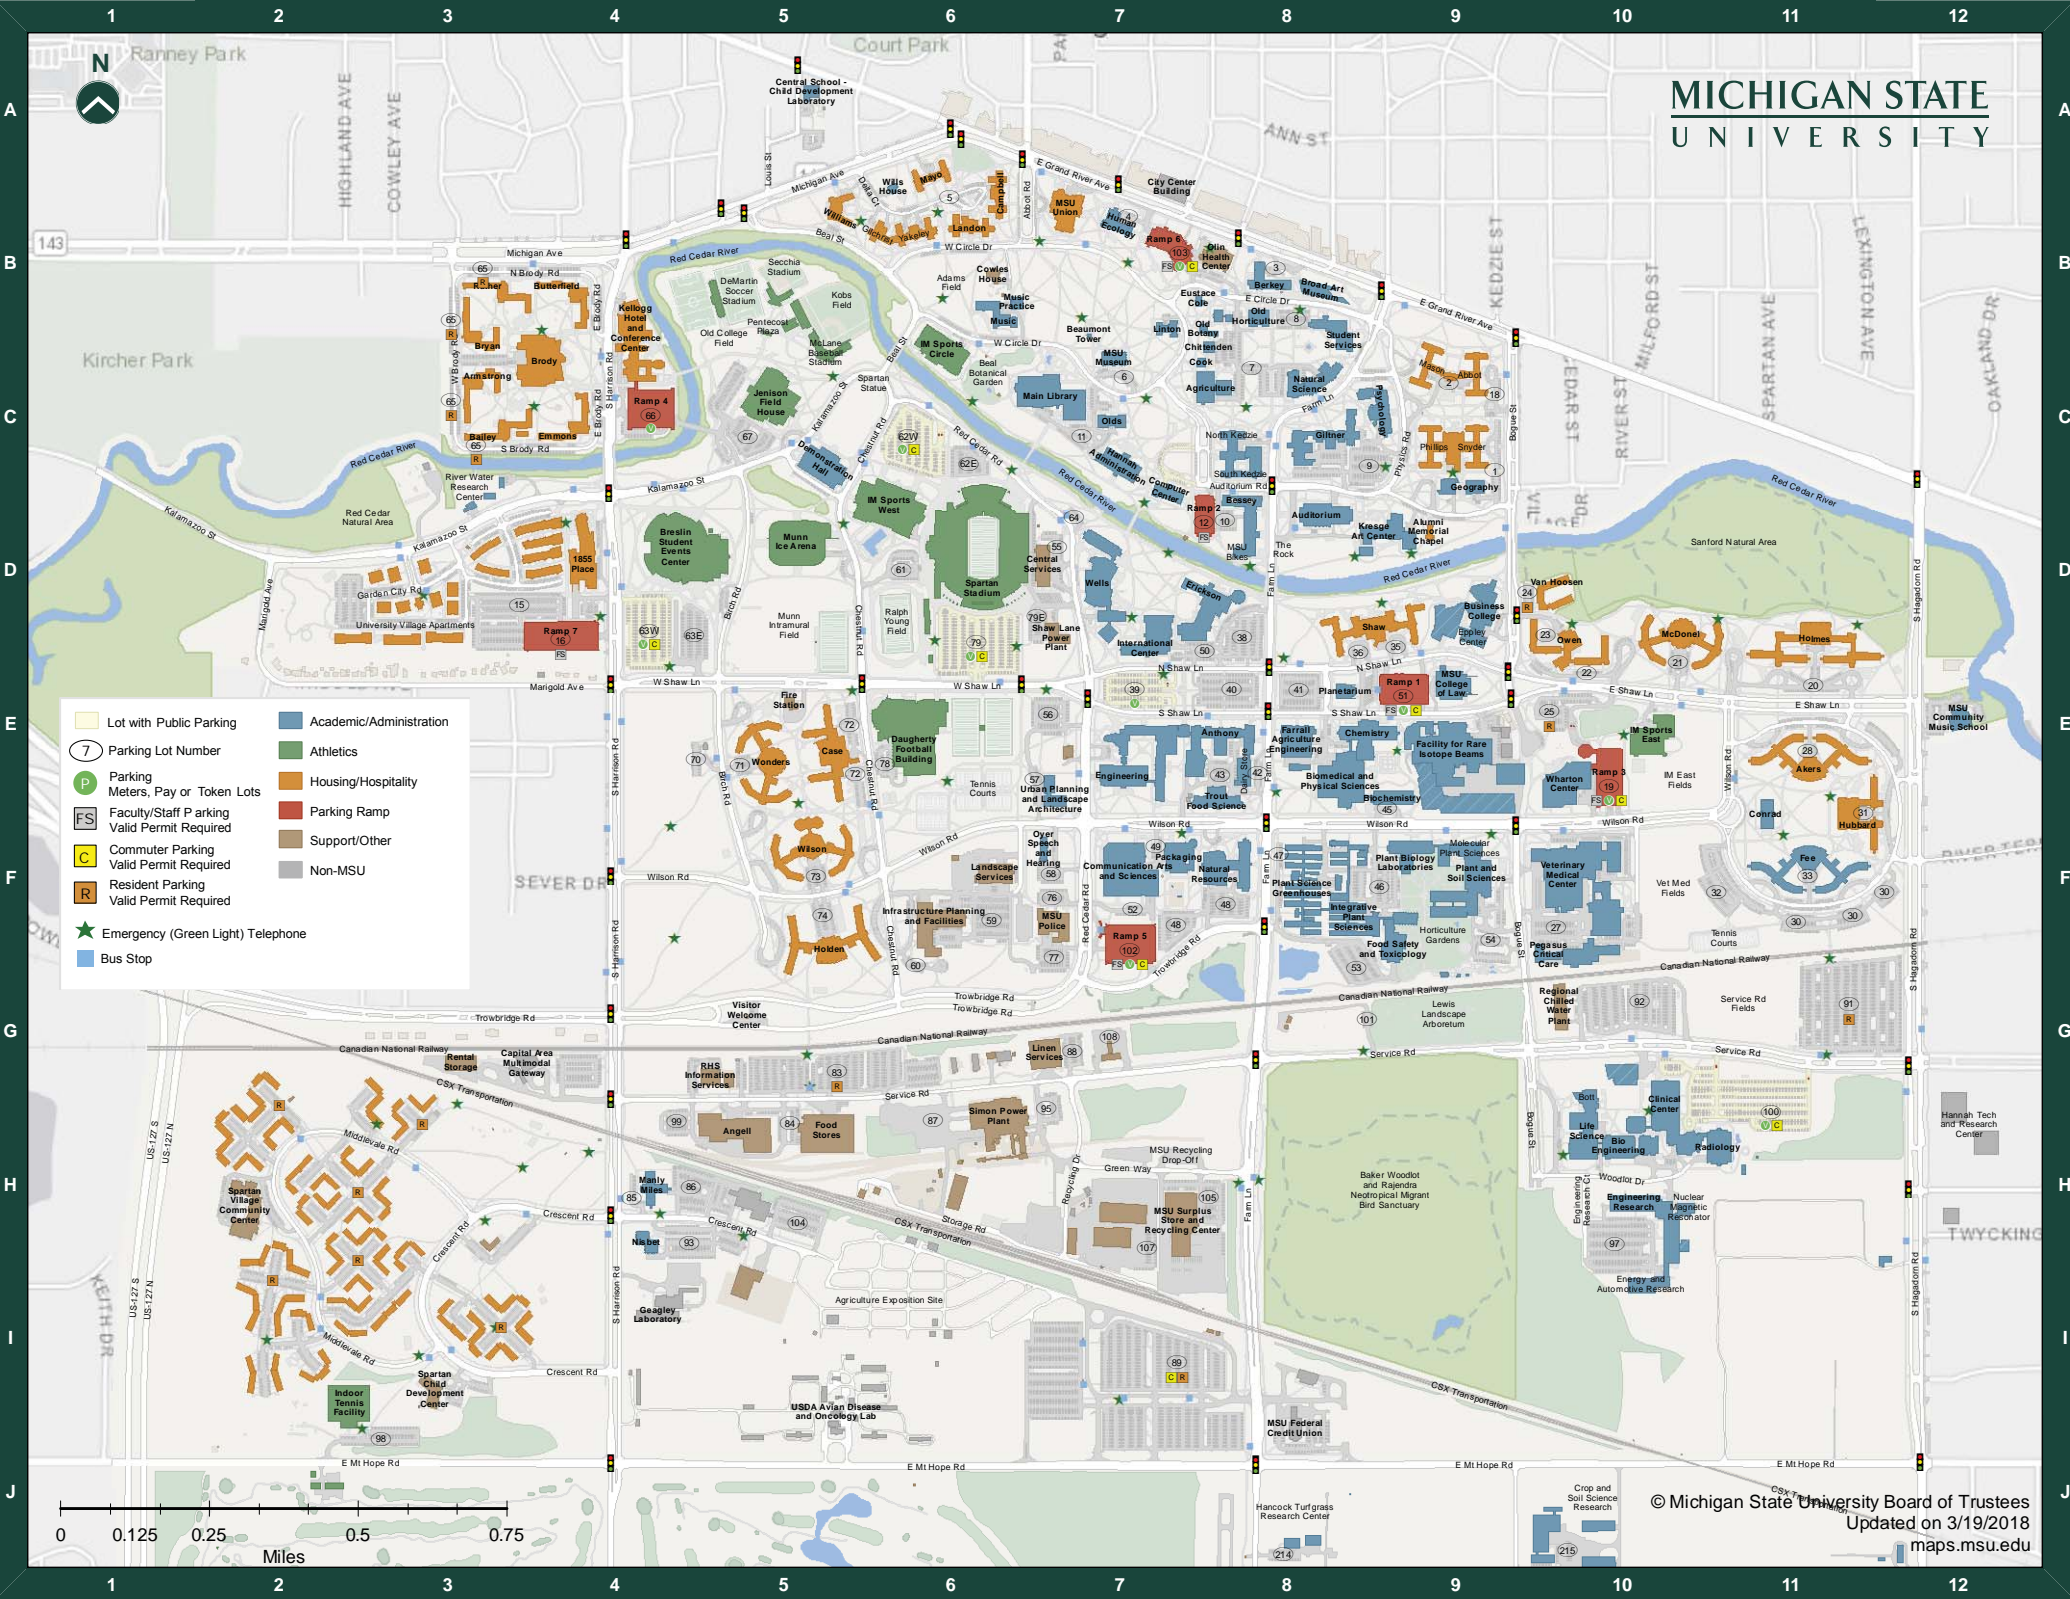

MICHIGAN STATE UNIVERSITY

- Lot with Public Parking
- Academic/Administration
- Athletics
- Housing/Hospitality
- Parking Ramp
- Support/Other
- Non-MSU
- 7 Parking Lot Number
- P Parking Meters, Pay or Token Lots
- FS Faculty/Staff Parking Valid Permit Required
- C Commuter Parking Valid Permit Required
- R Resident Parking Valid Permit Required
- Emergency (Green Light) Telephone
- Bus Stop

© Michigan State University Board of Trustees
 Updated on 3/19/2018
maps.msu.edu

Buildings	
1855 Place	D3
Abbot Hall	C9
Abrams Planetarium	E8
Administration, Hannah	C7
Agriculture Hall	C7
Akers Hall	E11
Alumni Memorial Chapel	D9
Amtrak/Greyhound Station	G3
Angell	H4
Anthony Hall	E8
Armstrong Hall	C3
Auditorium	D8
Bailey Hall	C3
Baker Hall	C9
Beaumont Tower	B7
Berkey Hall	B8
Berkowitz Basketball Complex ...	D4
Bessey Hall	D8
Biochemistry	E8
Bioengineering Facility	H10
Biomedical and Physical Sciences	E8
Bott Wing (Life Science Building)	H10
Breslin Student Events Center ...	D4
Broad Art Museum	B8
Brody Hall	B3
Bryan Hall	B3
Business College Complex	D9
Butterfield Hall	B4
Campbell Hall	A6
Case Hall	E5
Central School-Child Development Laboratory	A5
Central Services	D6
Chemistry	E8
Chilled Water Plant	G10
Chittenden Hall	B7
City Center Building	A7
Clinical Center	H10
College of Law, MSU	E9
Communication Arts and Sciences	F7
Community Music School, MSU	E12
Computer Center	C7
Conrad Hall	F11
Cook Hall	C7
Cowles House	B6
Daugherty Football Building	E5
DeMartin Soccer Stadium	B5
Demonstration Hall	C5
Emmons Hall	C4