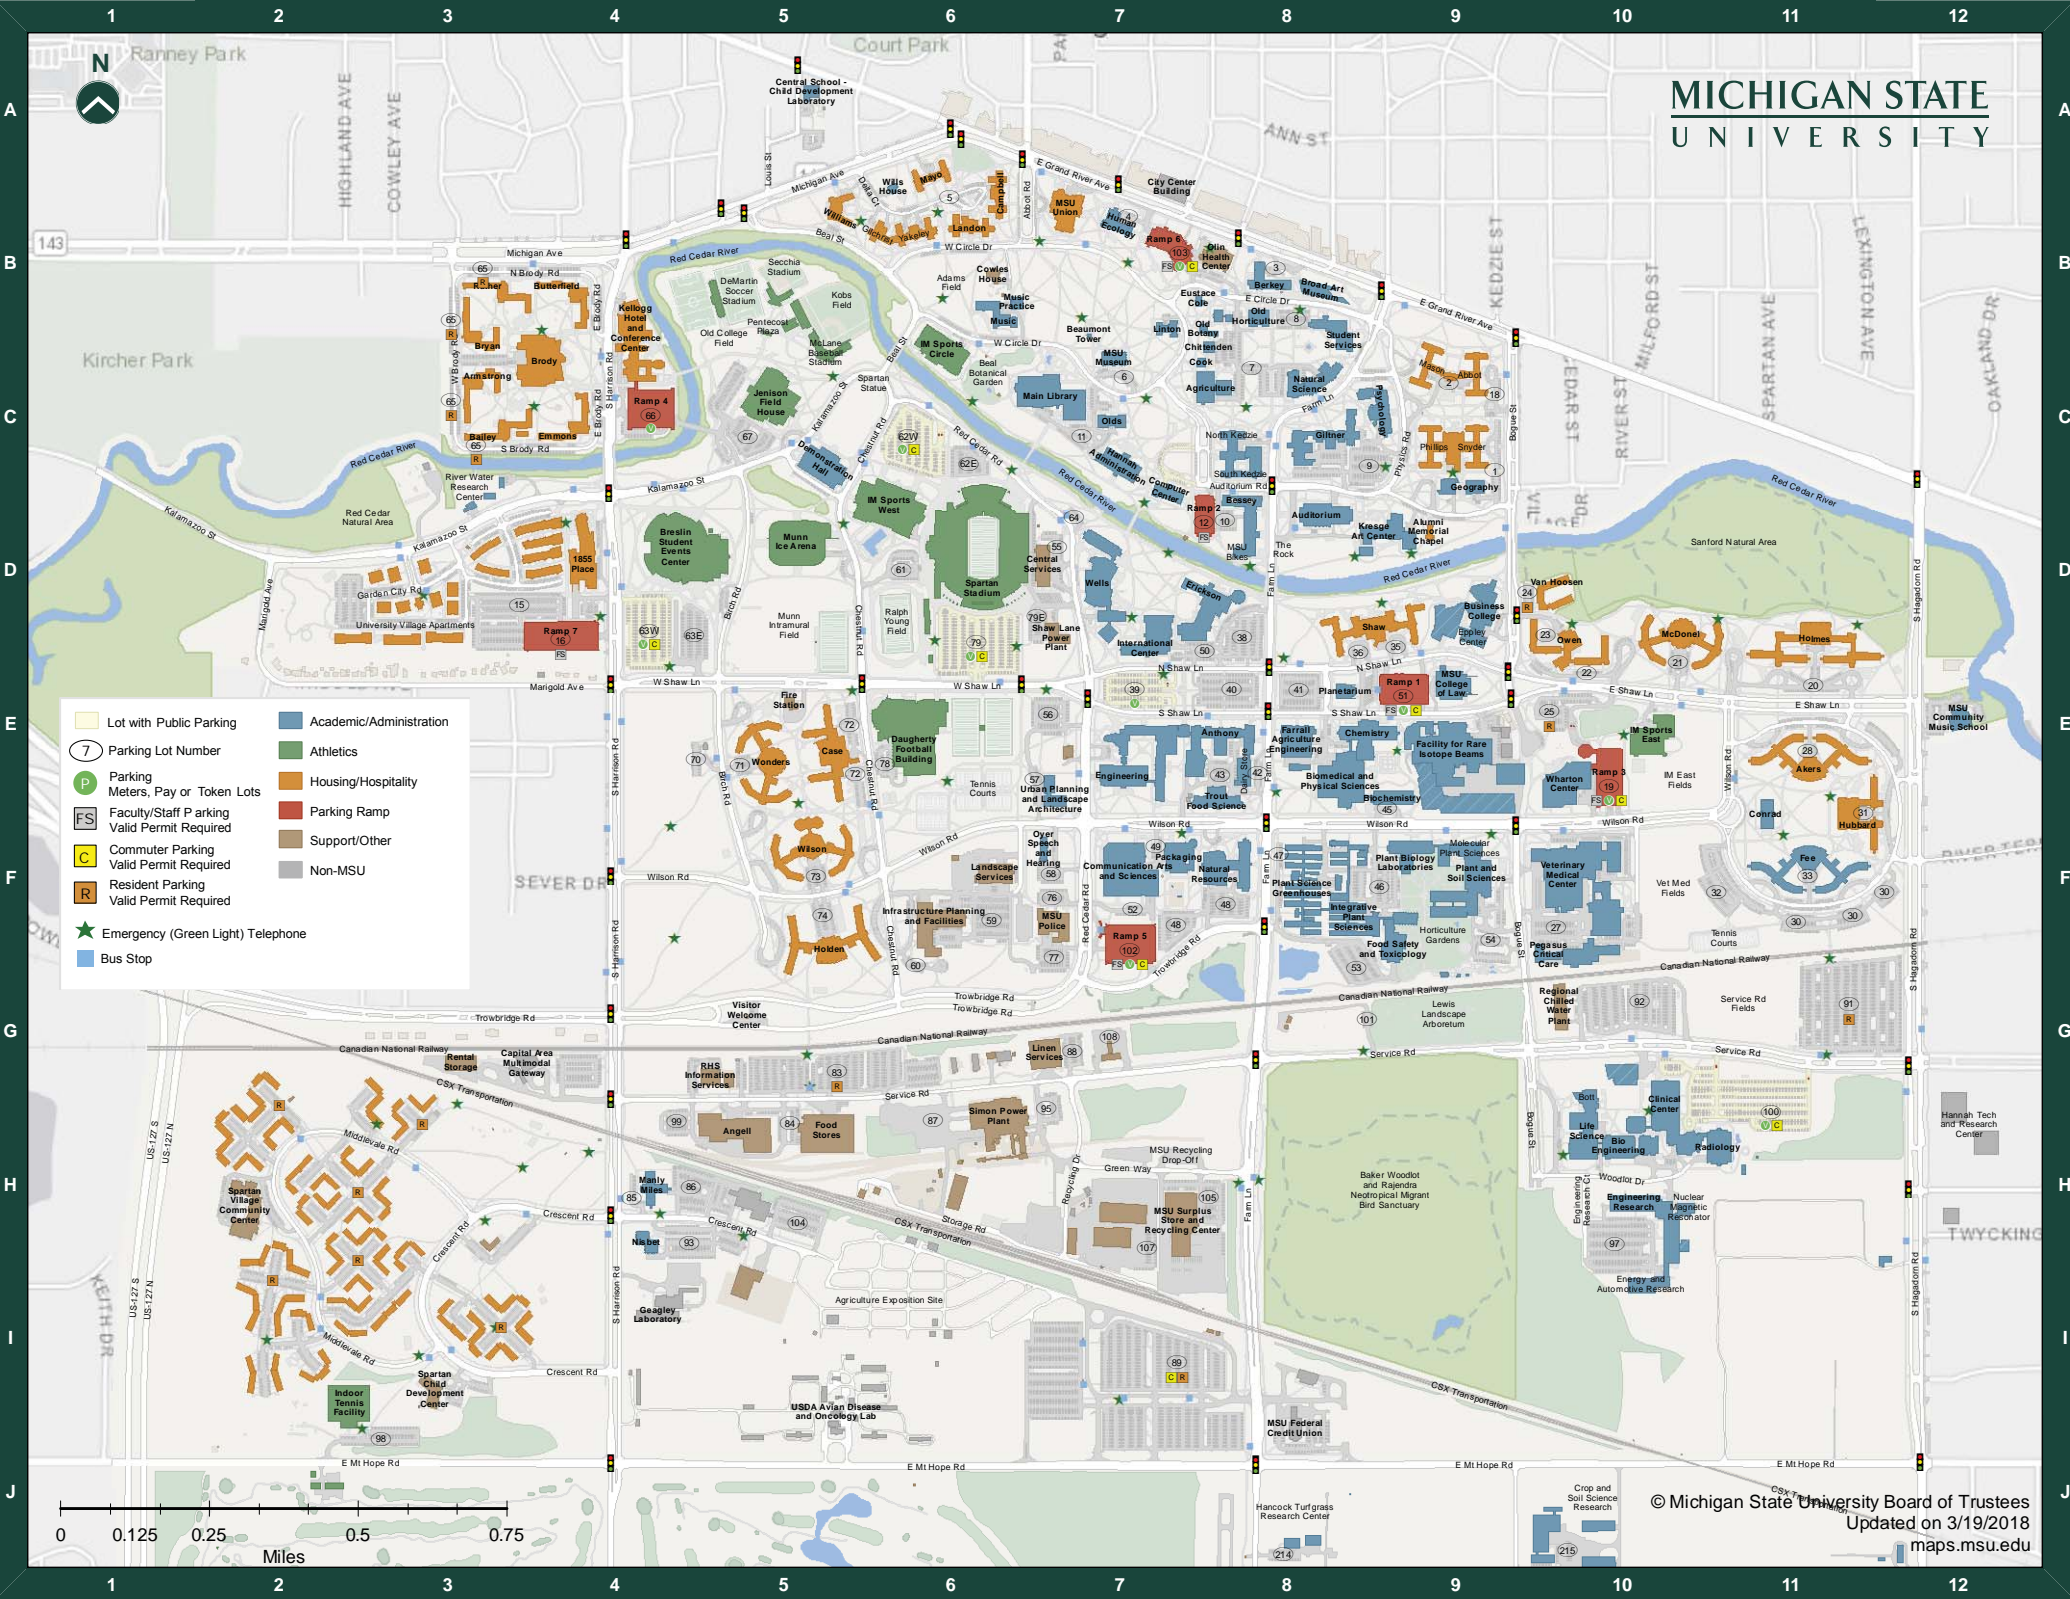

MICHIGAN STATE UNIVERSITY

- Lot with Public Parking
- Academic/Administration
- Athletics
- Housing/Hospitality
- Parking Ramp
- Support/Other
- Non-MSU
- 7 Parking Lot Number
- P Parking Meters, Pay or Token Lots
- FS Faculty/Staff Parking Valid Permit Required
- C Commuter Parking Valid Permit Required
- R Resident Parking Valid Permit Required
- Emergency (Green Light) Telephone
- Bus Stop

© Michigan State University Board of Trustees
Updated on 3/19/2018
maps.msu.edu