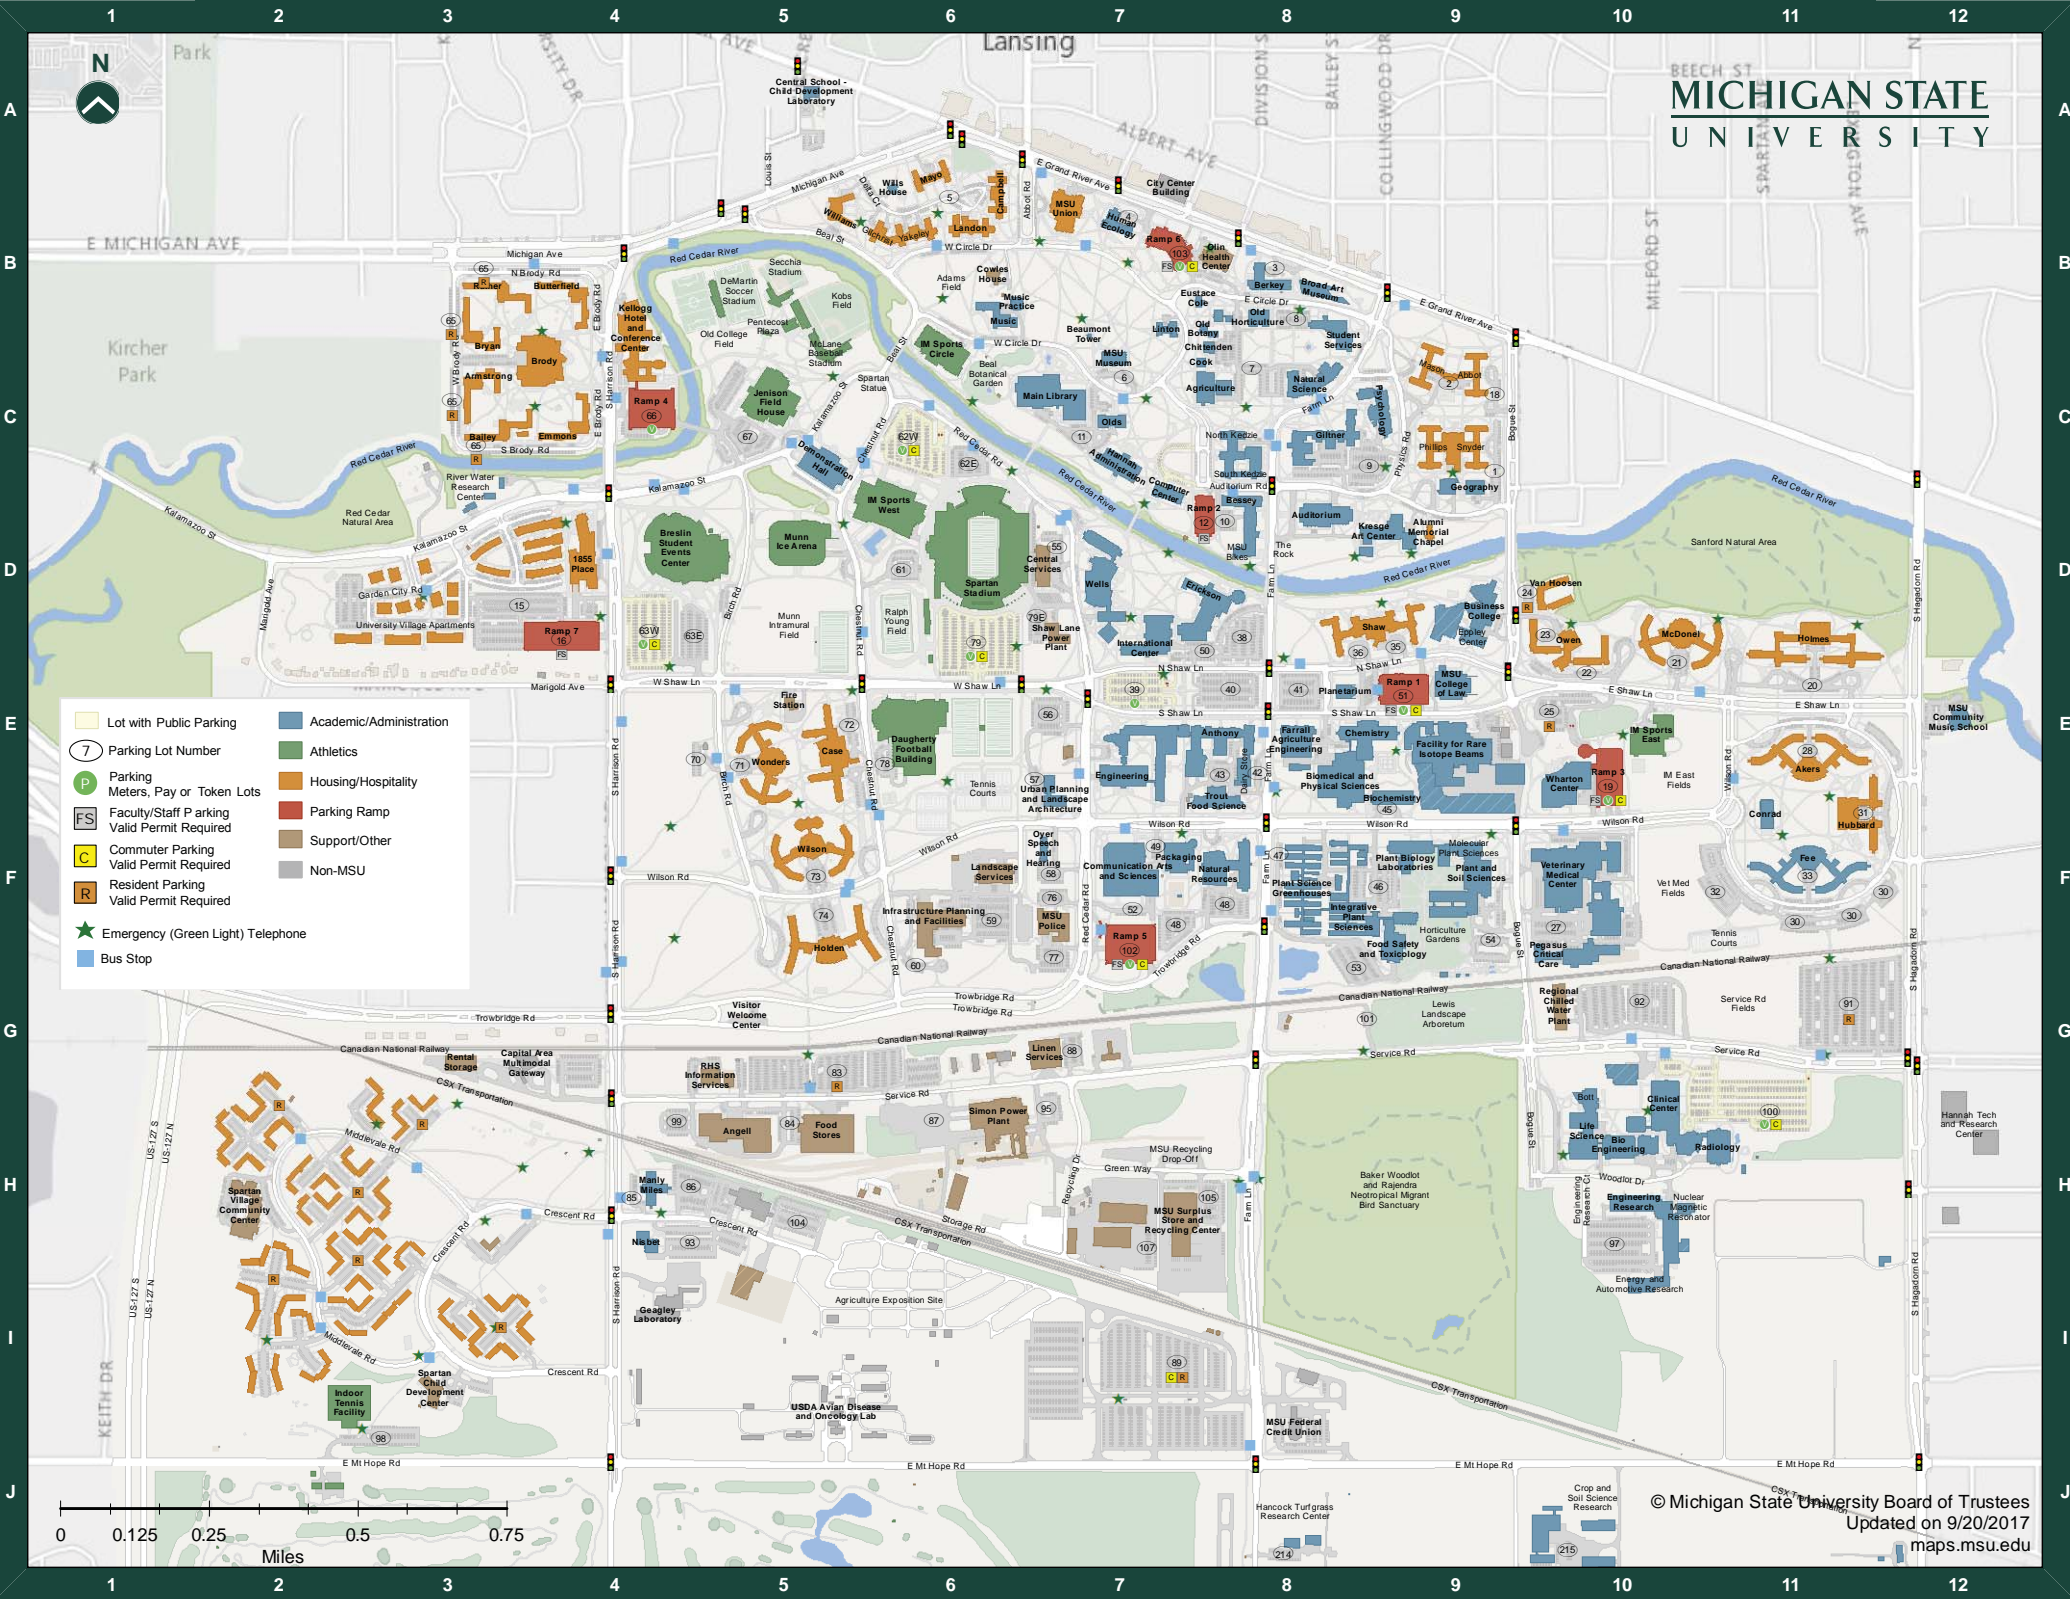

MICHIGAN STATE UNIVERSITY

- Lot with Public Parking
- Academic/Administration
- 7 Parking Lot Number
- Athletics
- Housing/Hospitality
- Parking Ramp
- Support/Other
- Non-MSU
- FS Faculty/Staff Parking
  Valid Permit Required
- C Commuter Parking
  Valid Permit Required
- R Resident Parking
  Valid Permit Required
- Emergency (Green Light) Telephone
- Bus Stop