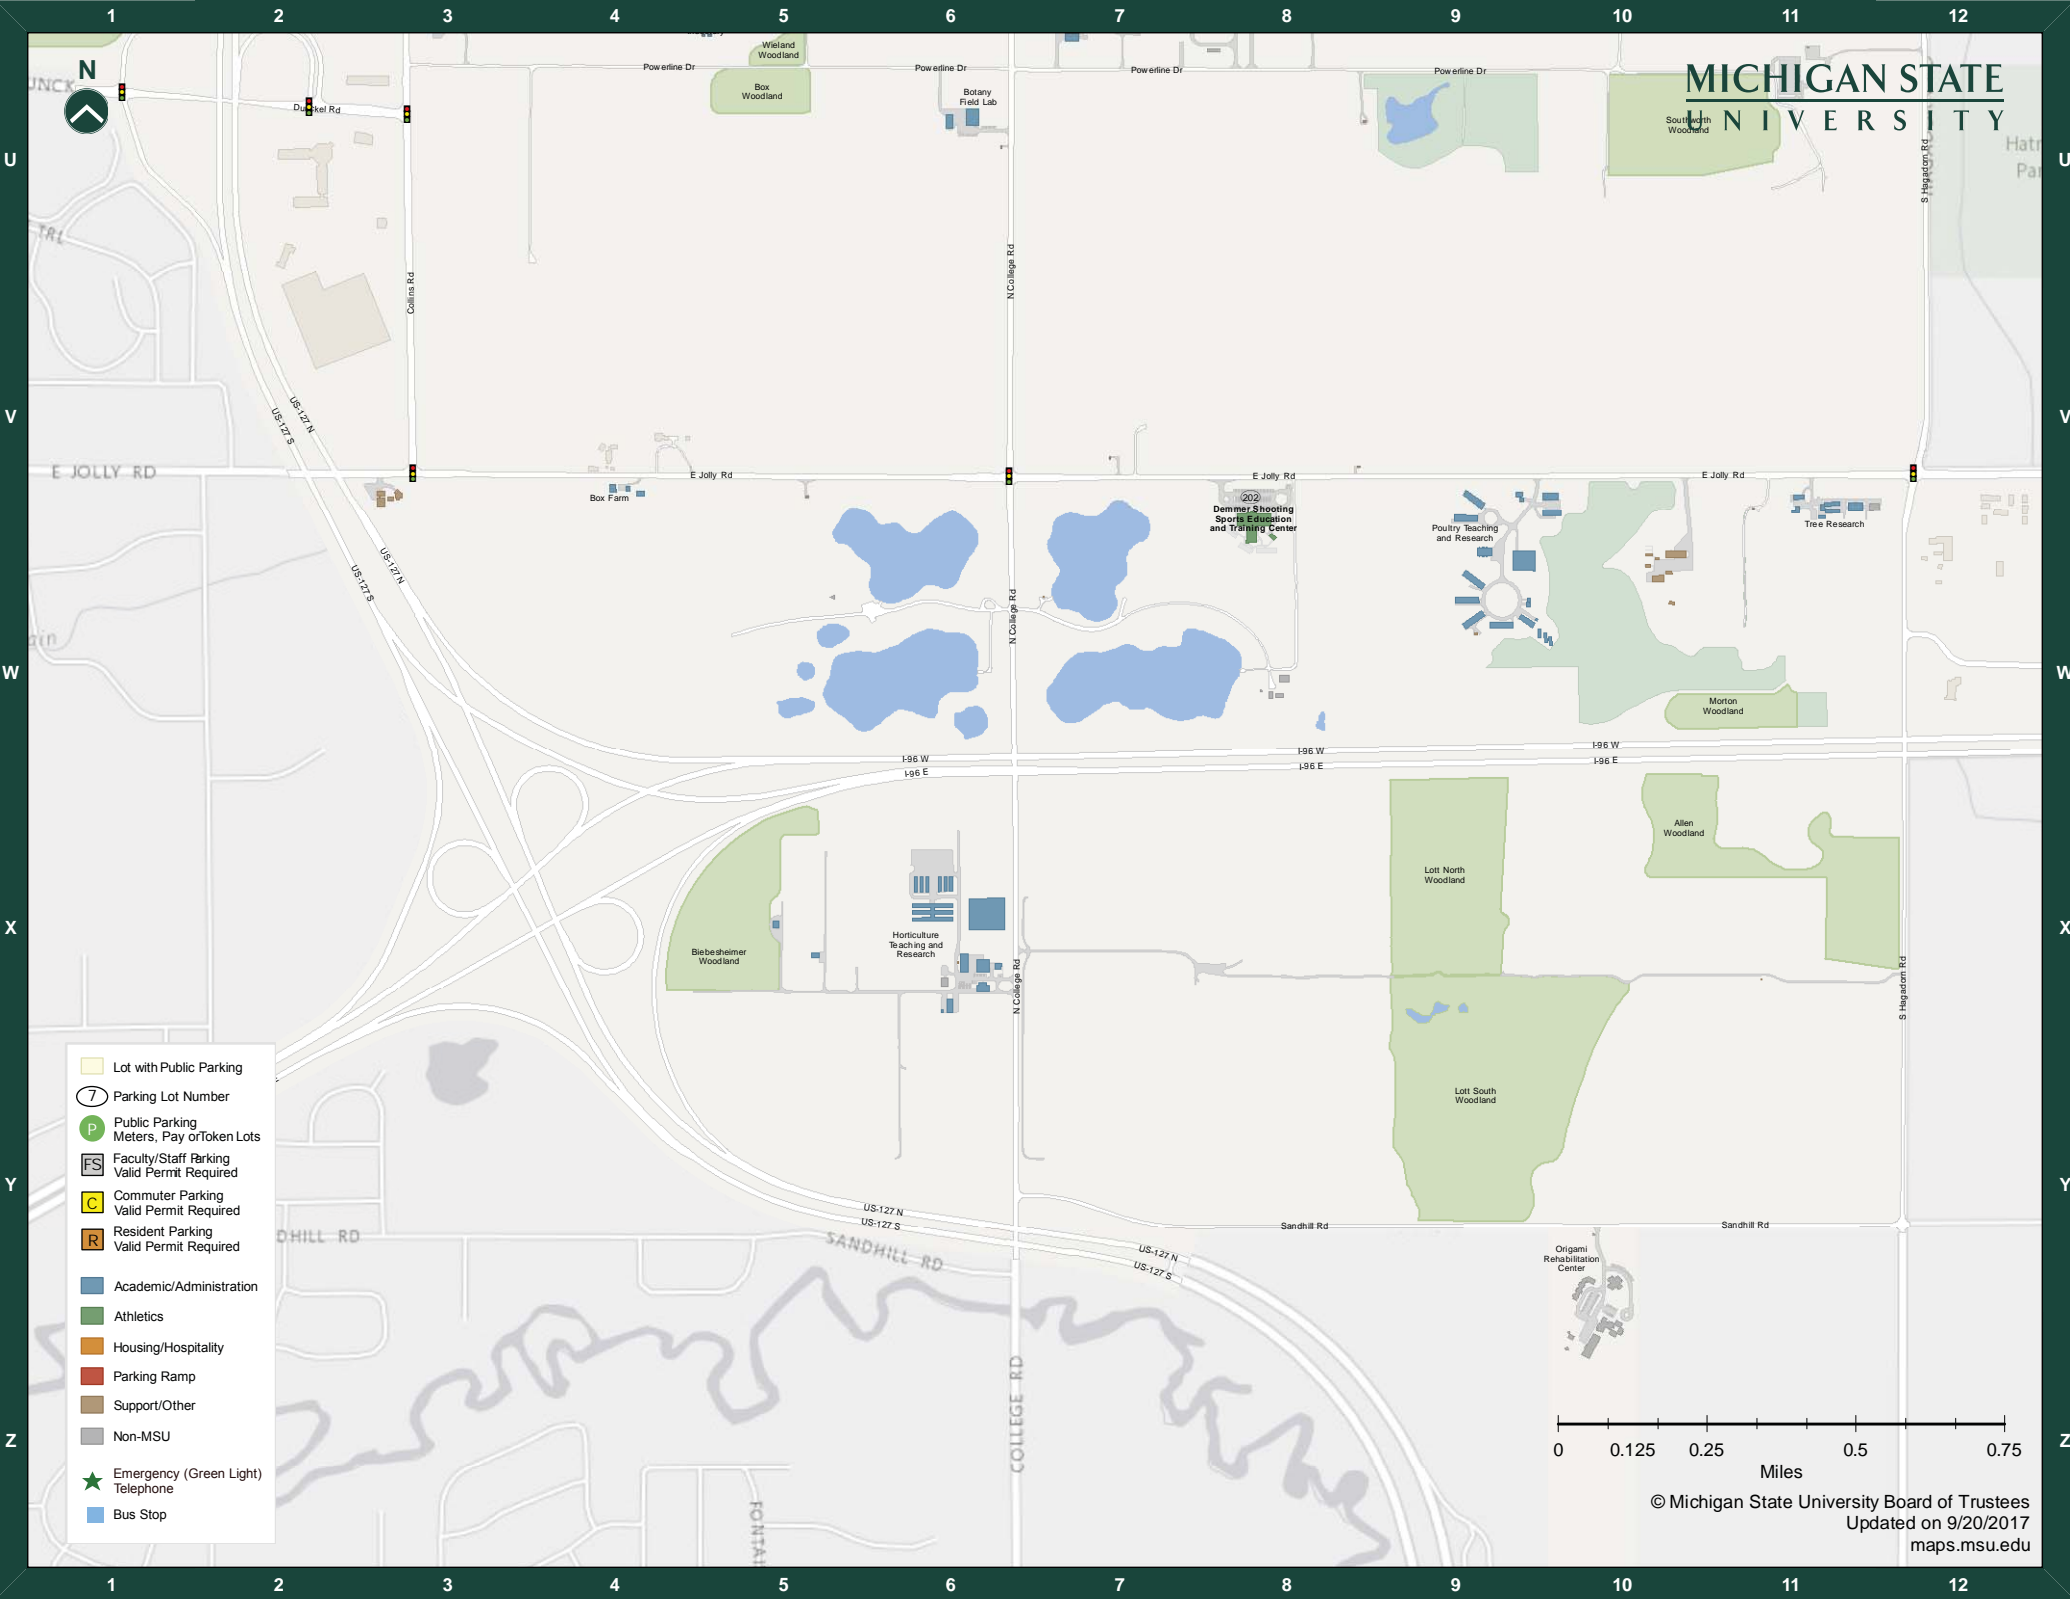

- Lot with Public Parking
- Parking Lot Number
- Public Parking Meters, Pay or Token Lots
- Faculty/Staff Parking Valid Permit Required
- Commuter Parking Valid Permit Required
- Resident Parking Valid Permit Required
- Academic/Administration
- Athletics
- Housing/Hospitality
- Parking Ramp
- Support/Other
- Non-MSU
- Emergency (Green Light) Telephone
- Bus Stop