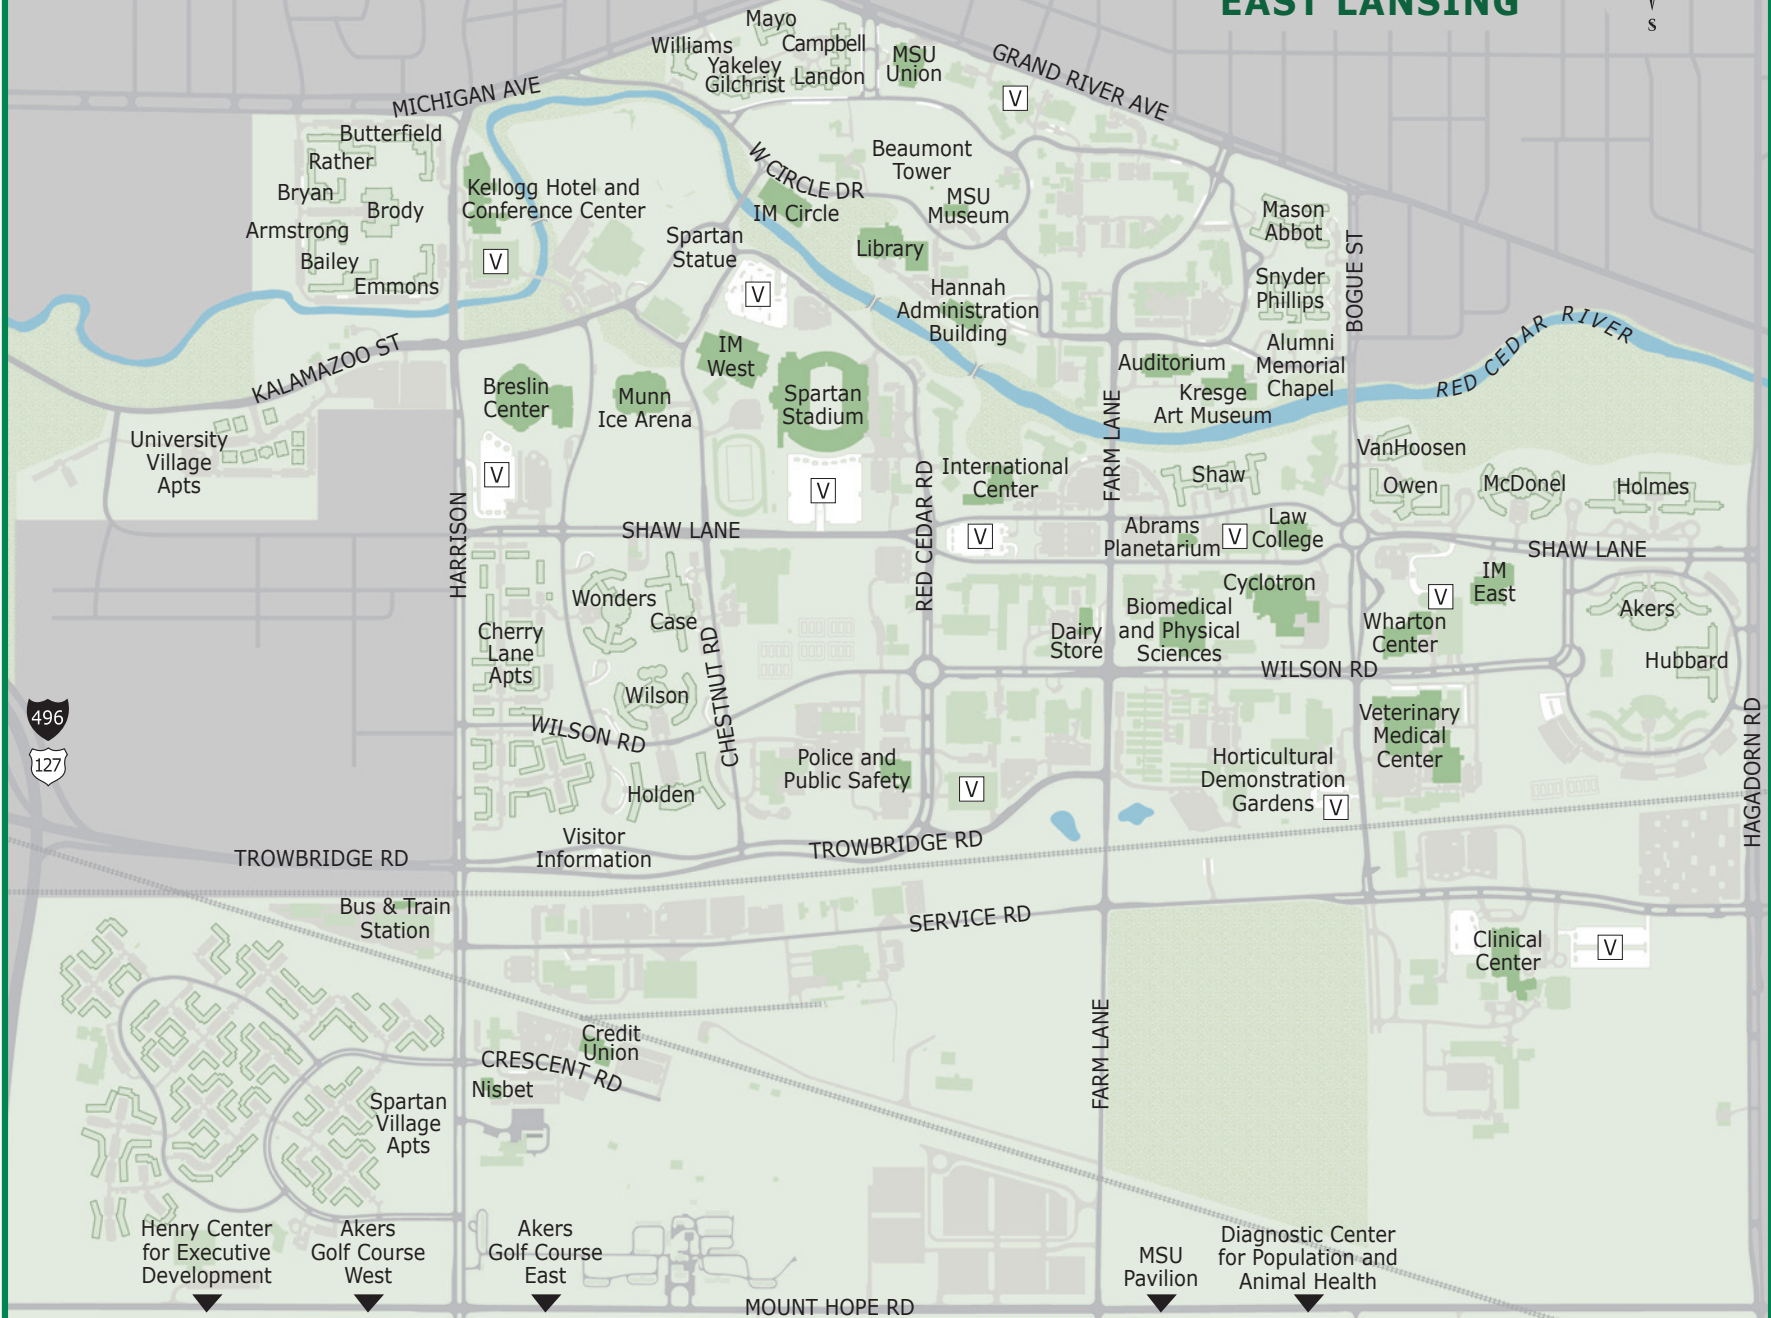

# EAST LANSING

MSU Campus
  Business/Residential
  Popular Destinations
  University Housing
 V Visitor Parking (meters, pay lots)

0 1/4 1/2 MILES